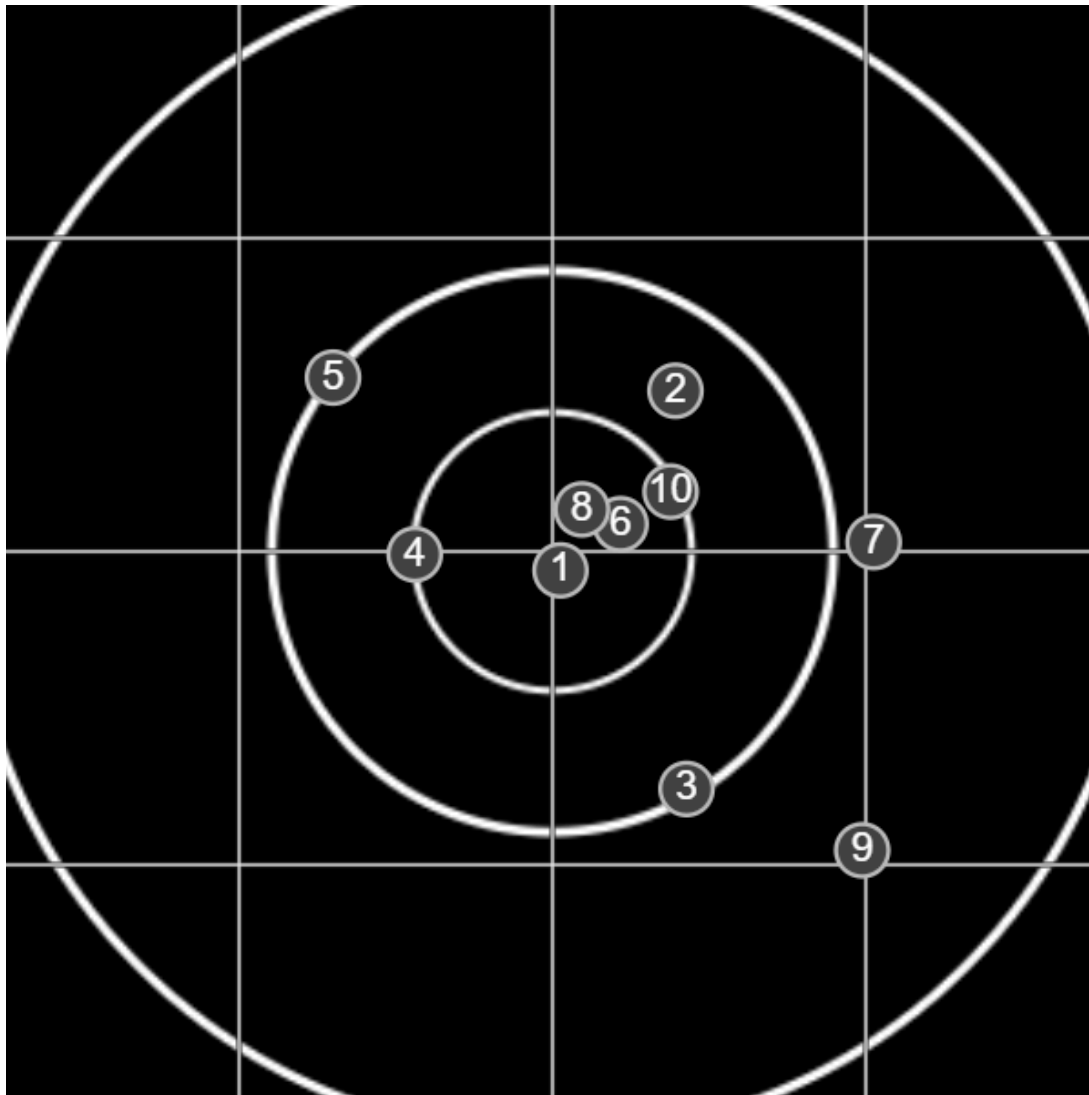

true  
22/06/2024  
2:42:19 pm

**BRC Club Shoot**  
Series 1  
600 yards

**BRC T6 [-59]**  
AU-600y

Group: 360.6 mm  
(274.7w x 240.2h)

(Iron)  
Shooter  
Graeme Bright [m01]

**48.5**

**FINAL**  
v: 1953, sd: 12.3