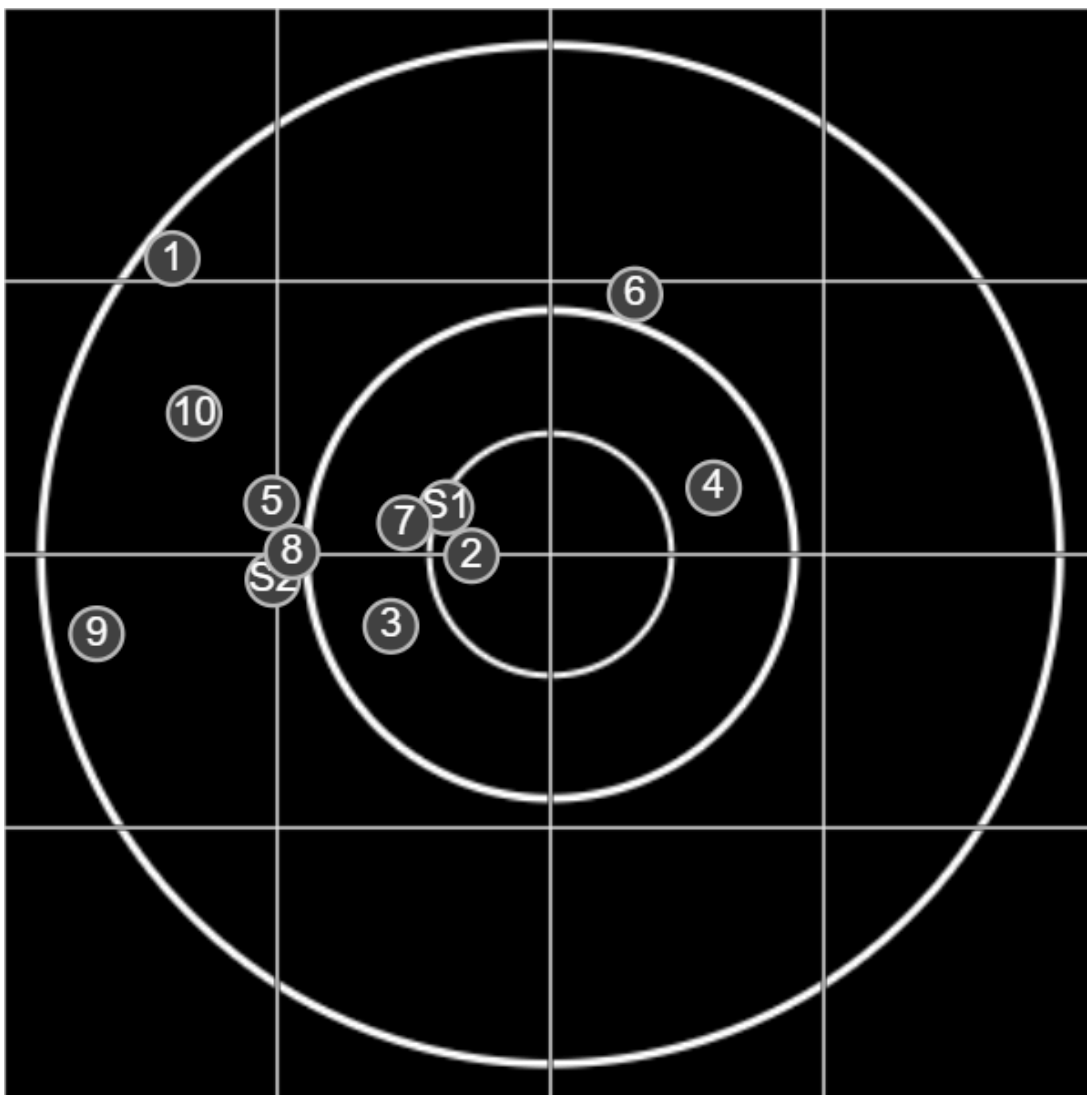

**SILVER  
MOUNTAIN  
TARGETS**  
Made in Canada

true  
22/06/2024  
1:24:15 pm

**BRC Club Shoot**  
Series 1  
600 yards

**BRC T6 [-59]**  
AU-600y

Group: 372.0 mm  
(360.6w x 219.4h)

(Iron)  
Shooter  
Graeme Bright [m01]

**44.1**

**FINAL**  
v: 1956, sd: 21.6

#	fps	score
10	1952	4*
9	1996	4*
8	1922	4*
7	1930	5*
6	1947	4*
5	1961	4*
4	1977	5*
3	1953	5*
2	1946	V*
1	1978	4*
S2	1953	(4)*
S1	1924	(V)*

**SILVER  
MOUNTAIN  
TARGETS**  
Made in Canada

true  
22/06/2024  
2:42:19 pm

**BRC Club Shoot**  
Series 1  
600 yards

**BRC T6 [-59]**  
AU-600y

Group: 360.6 mm  
(274.7w x 240.2h)

(Iron)  
Shooter  
Graeme Bright [m01]

**48.5**

**FINAL**  
v: 1953, sd: 12.3

#	fps	score
10	1944	V
9	1955	4
8	1932	V
7	1957	4
6	1963	V
5	1975	5
4	1961	V
3	1943	5
2	1959	5
1	1941	V